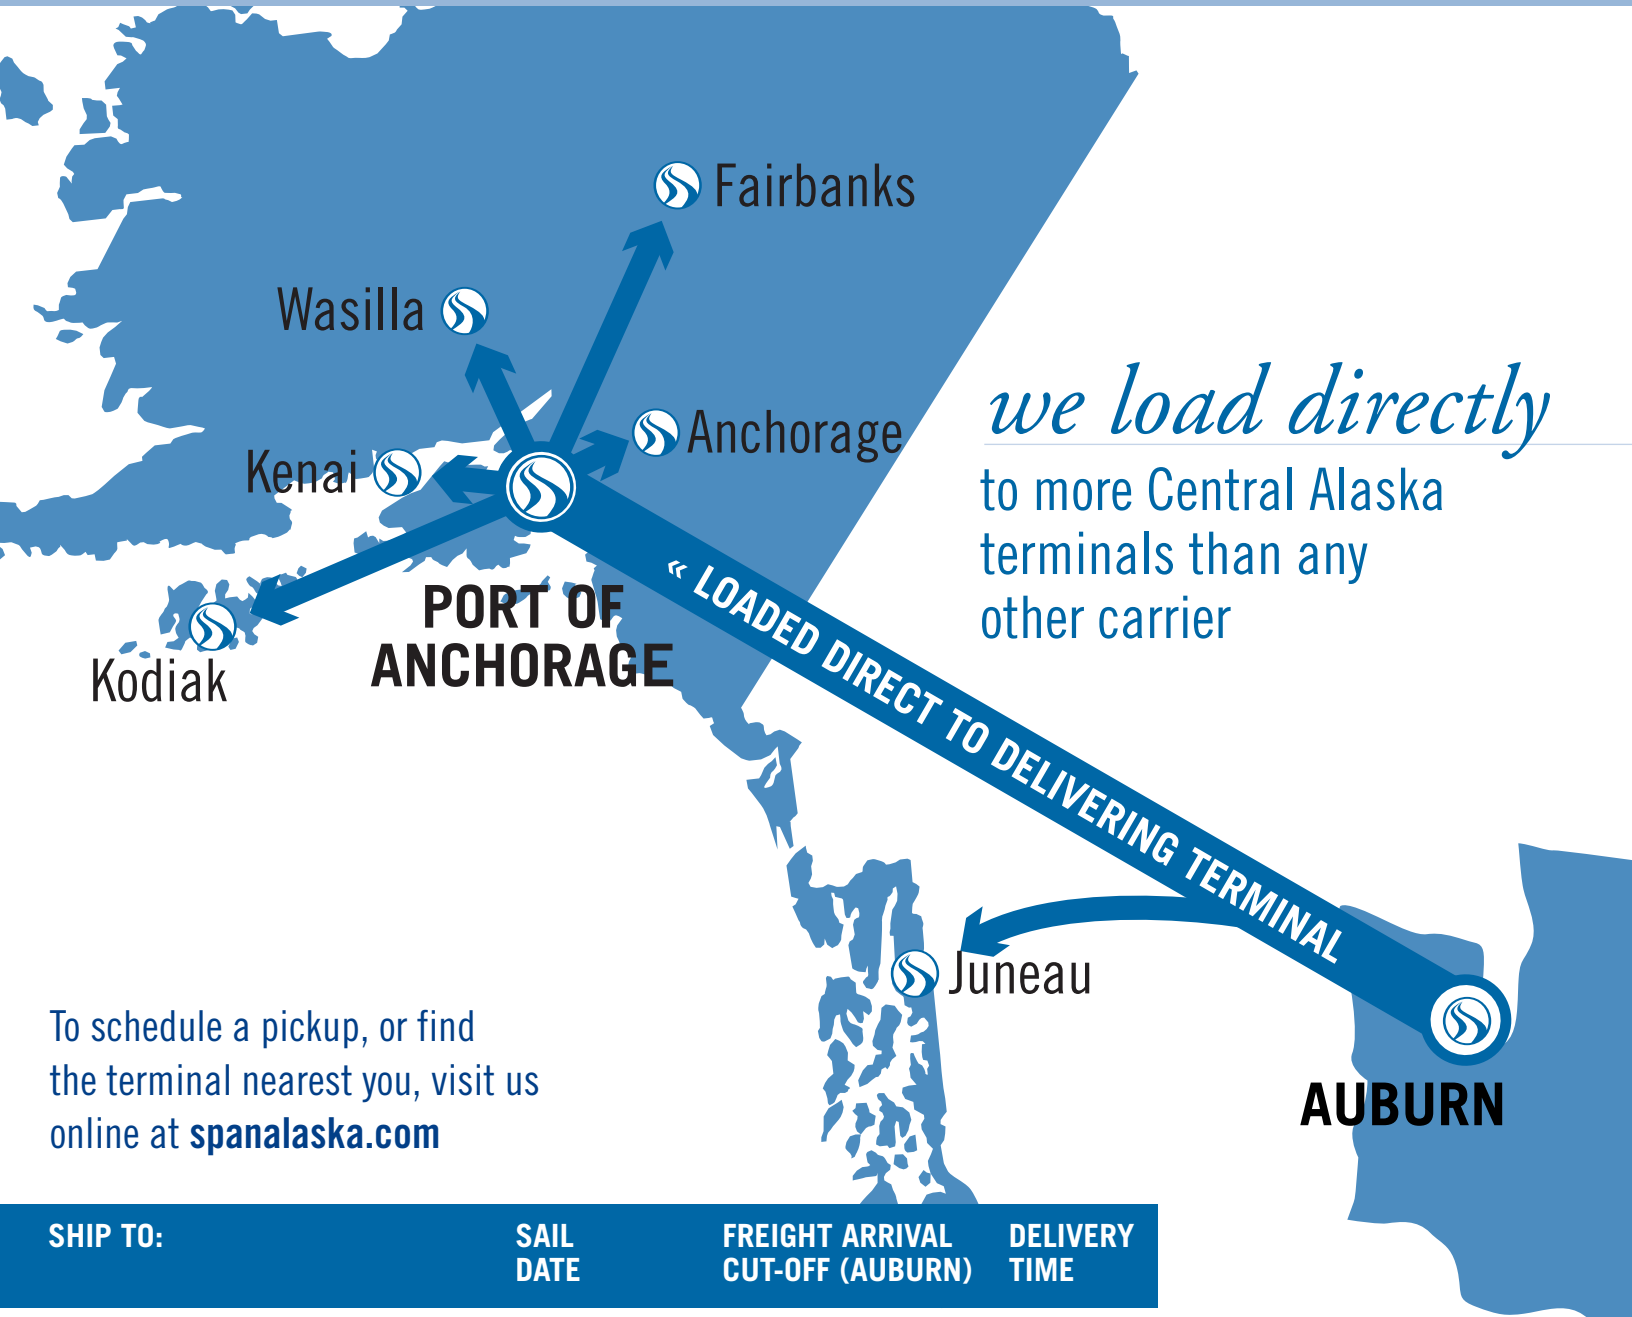

direct loading

To schedule a pickup, or find the terminal nearest you, visit us online at spanalaska.com

SHIP TO:	SAIL DATE	FREIGHT ARRIVAL CUT-OFF (AUBURN)	DELIVERY TIME
CENTRAL AK CONTAINER SHIP			
<i>Anchorage, Fairbanks, Kenai, Wasilla, Kodiak</i>	Wednesday Friday	Noon Wednesday Noon Friday	5-7 days 5-7 days
SOUTHEAST AK BARGE			
<i>Juneau, Ketchikan, Sitka</i>	Wednesday Friday	4 PM Tuesday 4 PM Thursday	5-6 days 5-6 days

Contact us for a rate quote: rate@spanalaska.com or 1-800-257-7726

direct loading

DIRECT LOADING SERVICE

Fast, dependable shipping to and from Auburn. Benefits from Span Alaska's direct loading service include:

- Minimized handling
- Reduced transit time
- Quality dunnage to protect and stabilize shipments
- Containers loaded with care and expertise
- Seamless transit to final mile delivery
- Local Span terminals and employees provide tailored solutions to meet needs