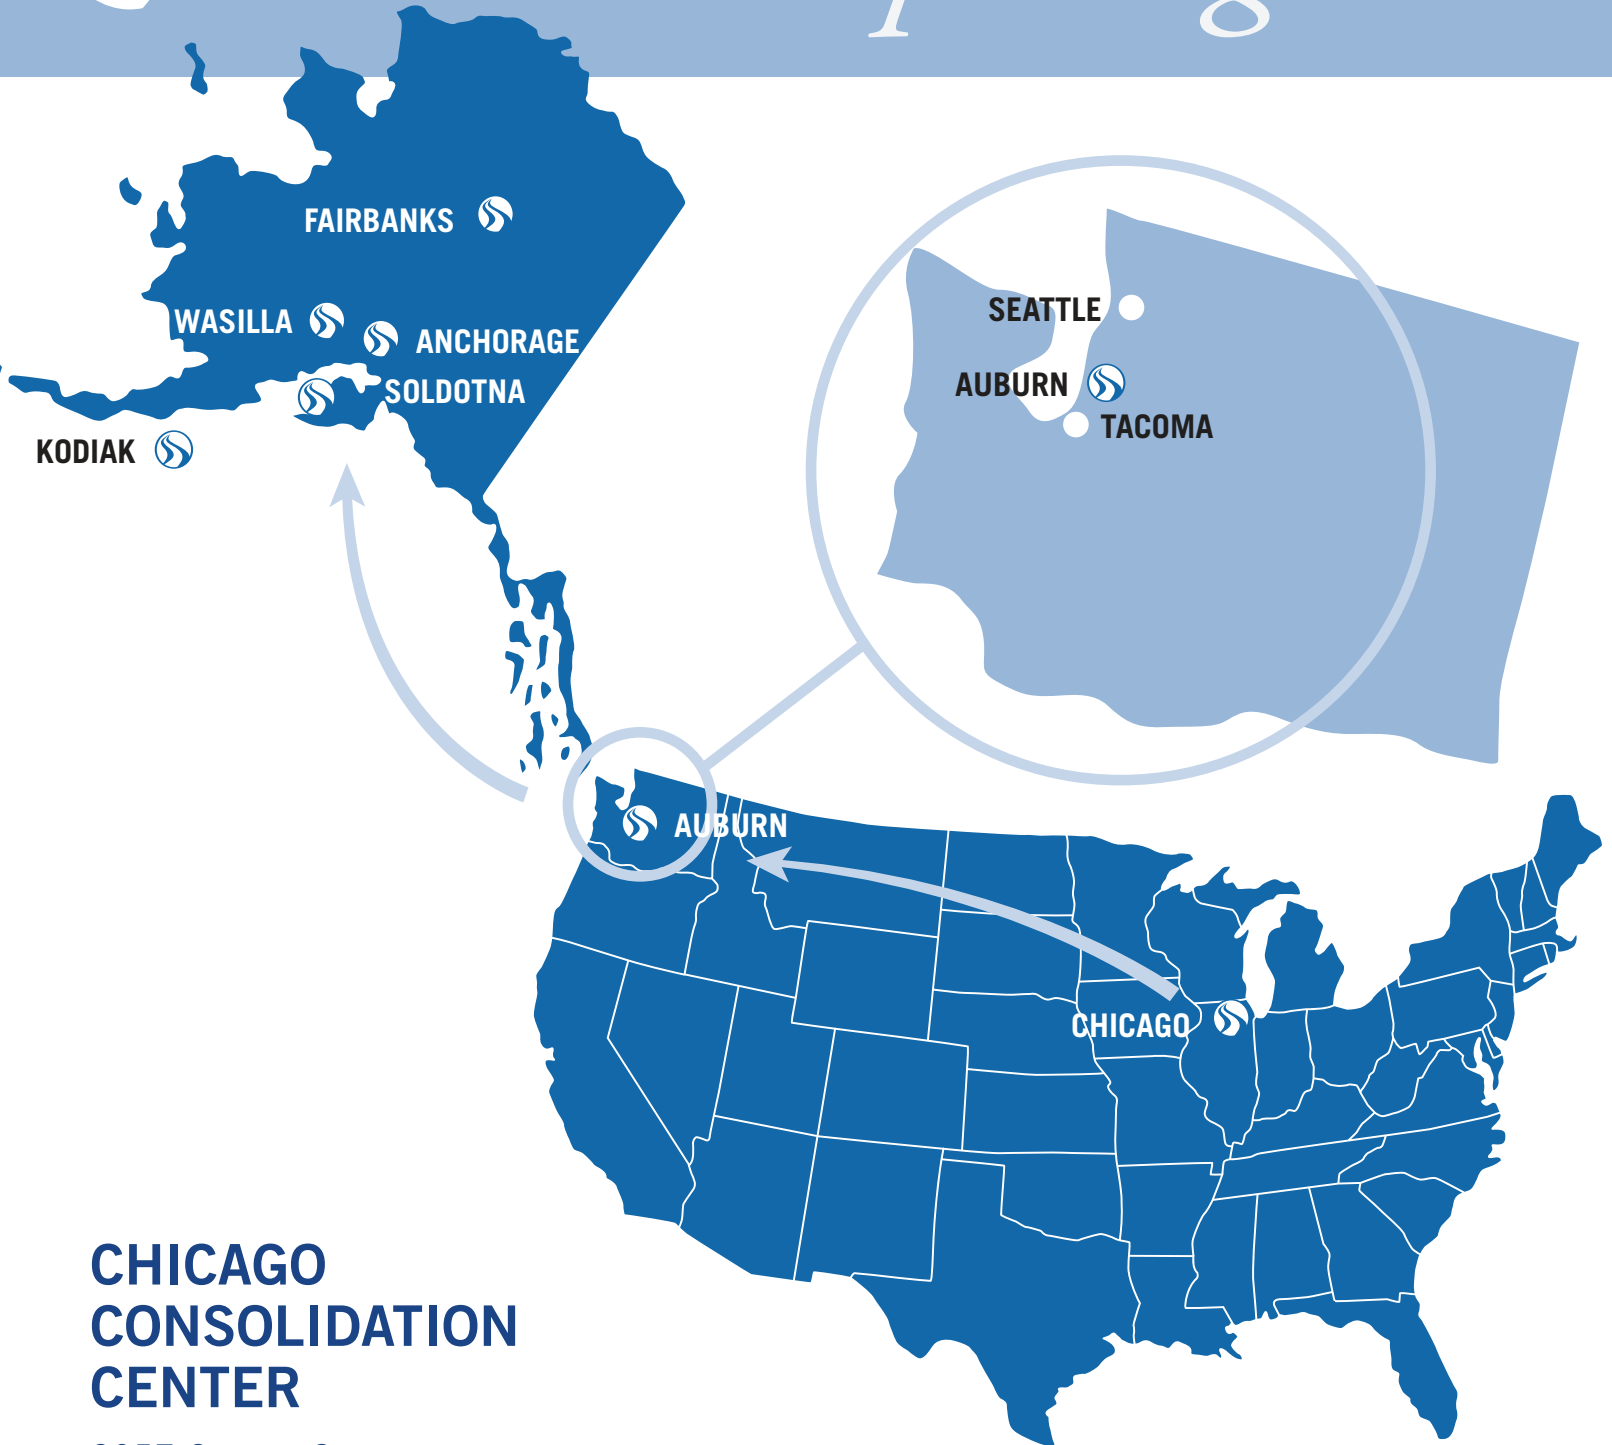

northwest passage

REGULAR WEEKLY DEPARTURES

CHICAGO-PNW SCHEDULE

3 to 6 day shipping

LEAVE Thursday, **ARRIVE** Monday*

LEAVE Friday, **ARRIVE** Tuesday*

CHICAGO-ALASKA SCHEDULE

8 to 12 day shipping

LEAVE Thursday, **ARRIVE** second Monday*

LEAVE Friday, **ARRIVE** second Tuesday*

To schedule a pickup or find the terminal nearest you, visit us online at spanalaska.com

Chicago to the Pacific Northwest

Shipping from the Midwest to the Pacific Northwest or beyond? Span Alaska Transportation puts it all together for you. We provide seamless carrier service, company-owned and -operated terminals, and superior handling at competitive rates. From our hub in Chicago to our headquarters in Auburn, Washington and north to our home state of Alaska, expect the quality and efficiency that comes with four decades of experience.

SPAN ALASKA

Contact us for a rate quote: rate@spanalaska.com or 1-800-257-7726

northwest passage

CHICAGO CONSOLIDATION CENTER

2057 George St.
Melrose Park, IL 60160
MAIN 800-257-7726
FAX 253-395-7986

To schedule a pickup, or find the terminal nearest you, visit us online at spanalaska.com